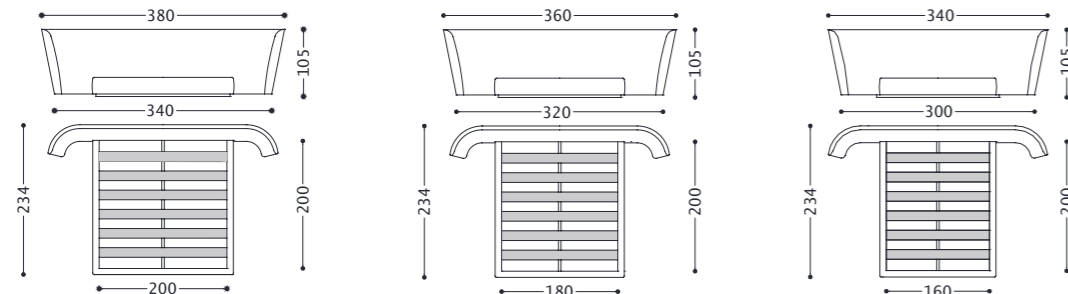

SEMIRA letto/bed/lit/Bett

designed and dressed by Castello Lagravinese Studio

Cod. Tessuto/fabric/tissu/Stoff: 1

CON DOGHE/WITH SLATS/À LATTES/MIT LATTENROST

1SMLLA200

1SMLLA180

1SMLLA160

1SMLLA200H

1SMLLA180H

1SMLLA160H

SENZA DOGHE/WITHOUT SLATS/SANS LATTES/OHNE LATTENROST

1SMLLA200B

1SMLLA180B

1SMLLA160B

1SMLLA200BH

1SMLLA180BH