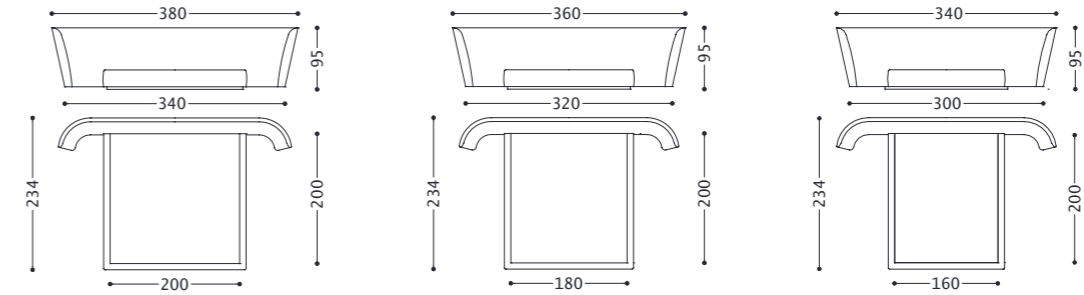

SEMIRA letto/bed/lit/Bett

designed and dressed by Castello Lagravinese Studio

Cod. Tessuto/fabric/tissu/Stoff: 1

CON DOGHE/WITH SLATS/À LATTES/MIT LATTENROST

1SMLLA200

1SMLLA180

1SMLLA160

1SMLLA200H

1SMLLA180H

1SMLLA160H

SENZA DOGHE/WITHOUT SLATS/SANS LATTES/OHNE LATTENROST

1SMLLA200B

1SMLLA180B

1SMLLA160B

1SMLLA200BH

1SMLLA180BH