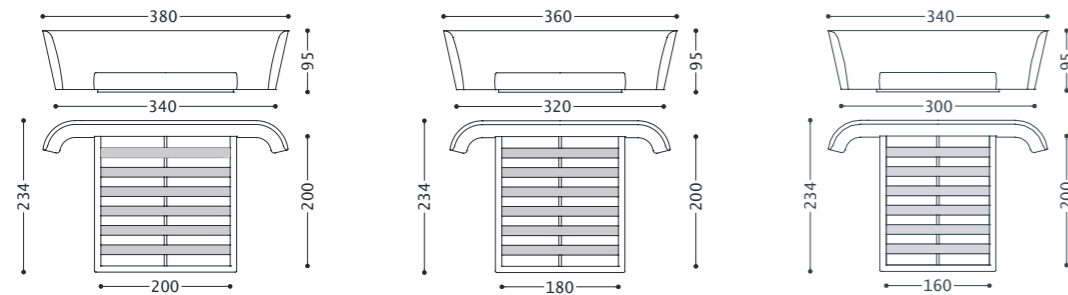

SEMIRA letto/bed/lit/Bett

designed and dressed by Castello Lagravinese Studio

Cod. Tessuto/fabric/tissu/Stoff: 1

CON DOGHE/WITH SLATS/À LATTES/MIT LATTENROST

1SMLLA200

1SMLLA180

1SMLLA160

1SMLLA200H

1SMLLA180H

1SMLLA160H

SENZA DOGHE/WITHOUT SLATS/SANS LATTES/OHNE LATTENROST

1SMLLA200B

1SMLLA180B

1SMLLA160B

1SMLLA200BH

1SMLLA180BH