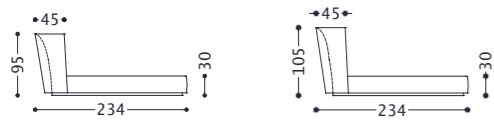

SEMIRA letto/bed/lit/Bett

designed and dressed by Castello Lagravinese Studio

Cod. Tessuto/fabric/tissu/Stoff: 1

CON DOGHE/WITH SLATS/À LATTES/MIT LATTENROST

1SMLLA200

1SMLLA180

1SMLLA160

1SMLLA200H

1SMLLA180H

1SMLLA160H

SENZA DOGHE/WITHOUT SLATS/SANS LATTES/OHNE LATTENROST

1SMLLA200B

1SMLLA180B

1SMLLA160B

1SMLLA200BH

1SMLLA180BH