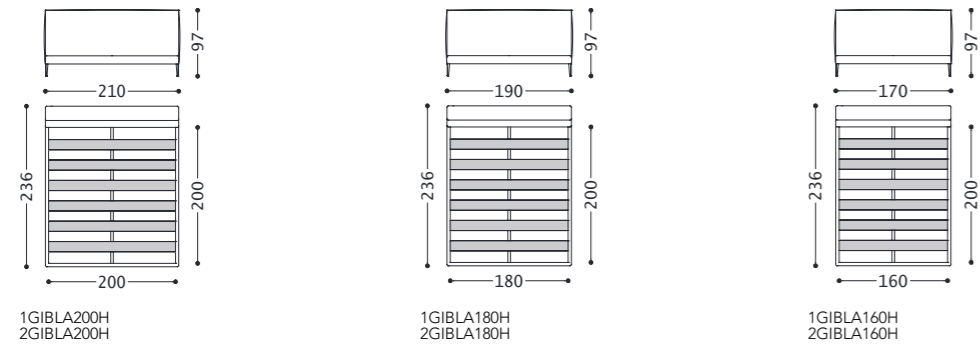

GIBSON letto/bed/lit/Bett

designed and dressed by Castello Lagravinese Studio

Cod. Tessuto/fabric/tissu/Stoff: 1
Cod. Pelle/leather/cuir/Leder: 2

CON DOGHE/WITH SLATS/À LATTES/MIT LATTENROST

SENZA DOGHE/WITHOUT SLATS/SANS LATTES/OHNE LATTENROST