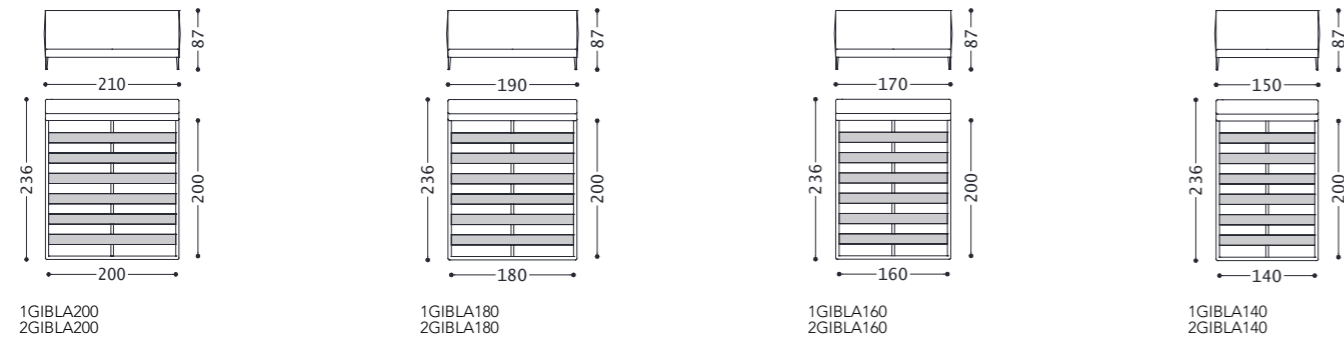

GIBSON letto/bed/lit/Bett

designed and dressed by Castello Lagravinese Studio

Cod. Tessuto/fabric/tissu/Stoff: 1
Cod. Pelle/leather/cuir/Leder: 2

CON DOGHE/WITH SLATS/À LATTES/MIT LATTENROST

SENZA DOGHE/WITHOUT SLATS/SANS LATTES/OHNE LATTENROST