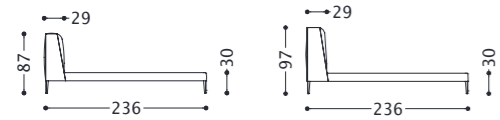

GIBSON letto/bed/lit/Bett

designed and dressed by Castello Lagravinese Studio

Cod. Tessuto/fabric/tissu/Stoff: 1
Cod. Pelle/leather/cuir/Leder: 2

CON DOGHE/WITH SLATS/À LATTES/MIT LATTENROST

SENZA DOGHE/WITHOUT SLATS/SANS LATTES/OHNE LATTENROST