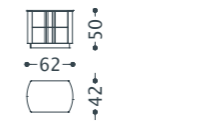

mobili/furniture **Butterfly 1**

elementi/elements

designed by Castello Lagravinese

Corpo: MDF e metallo.

Ante/cassetti: MDF.

Rivestimento esterno: tessuto stampato.

Finitura interno: laccato opaco.

Top: in marmo.

Base: laccata opaca (solo per comodino).

Main structure: MDF and metal.

Doors/front drawers: MDF.

External cover: printed fabric.

Internal finishing: matt lacquered.

Top: in marble.

Base: matt lacquered (only for bedside table).

mobili/furniture **Butterfly 4**

elementi/elements

designed by Castello Lagravinese

Corpo: MDF e metallo.

Ante/cassetti: MDF.

Rivestimento esterno: tessuto stampato.

Finitura interno: laccato opaco.

Top: in ceramica.

Base: laccata opaca (solo per comodino).

Main structure: MDF and metal.

Doors/front drawers: MDF.

External cover: printed fabric.

Internal finishing: matt lacquered.

Top: in ceramic.

Base: matt lacquered (only for bedside table).

1BU4CMD2