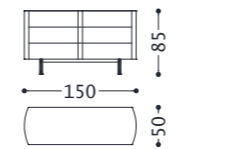

mobili/furniture **Butterfly 1**

elementi/elements

designed by Castello Lagravinese

Corpo: MDF e metallo.

Ante/cassetti: MDF.

Rivestimento esterno: tessuto stampato.

Finitura interno: laccato opaco.

Top: in marmo.

Base: laccata opaca (solo per comodino).

Main structure: MDF and metal.

Doors/front drawers: MDF.

External cover: printed fabric.

Internal finishing: matt lacquered.

Top: in marble.

Base: matt lacquered (only for bedside table).

mobili/furniture **Butterfly 4**

elementi/elements

designed by Castello Lagravinese

Corpo: MDF e metallo.

Ante/cassetti: MDF.

Rivestimento esterno: tessuto stampato.

Finitura interno: laccato opaco.

Top: in ceramica.

Base: laccata opaca (solo per comodino).

Main structure: MDF and metal.

Doors/front drawers: MDF.

External cover: printed fabric.

Internal finishing: matt lacquered.

Top: in ceramic.

Base: matt lacquered (only for bedside table).

1BU4DRW