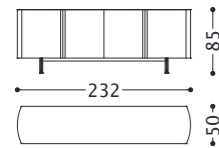

mobili/furniture **Butterfly 1**

elementi/elements

designed by Castello Lagravinese

**Corpo:** MDF e metallo.**Ante/cassetti:** MDF.**Rivestimento esterno:** tessuto stampato.**Finitura interno:** laccato opaco.**Top:** in marmo.**Base:** laccata opaca (solo per comodino).**Main structure:** MDF and metal.**Doors/front drawers:** MDF.**External cover:** printed fabric.**Internal finishing:** matt lacquered.**Top:** in marble.**Base:** matt lacquered (only for bedside table).

1BU1CRED

1BU1MOBTV

1BU1DRW

1BU1CMD2

mobili/furniture **Butterfly 4**

elementi/elements

designed by Castello Lagravinese

**Corpo:** MDF e metallo.**Ante/cassetti:** MDF.**Rivestimento esterno:** tessuto stampato.**Finitura interno:** laccato opaco.**Top:** in ceramica.**Base:** laccata opaca (solo per comodino).**Main structure:** MDF and metal.**Doors/front drawers:** MDF.**External cover:** printed fabric.**Internal finishing:** matt lacquered.**Top:** in ceramic.**Base:** matt lacquered (only for bedside table).