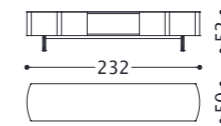

mobili/furniture **Butterfly 1**

elementi/elements

designed by Castello Lagravinese

Corpo: MDF e metallo.

Ante/cassetti: MDF.

Rivestimento esterno: tessuto stampato.

Finitura interno: laccato opaco.

Top: in marmo.

Base: laccata opaca (solo per comodino).

Main structure: MDF and metal.

Doors/front drawers: MDF.

External cover: printed fabric.

Internal finishing: matt lacquered.

Top: in marble.

Base: matt lacquered (only for bedside table).

mobili/furniture **Butterfly 4**

elementi/elements

designed by Castello Lagravinese

Corpo: MDF e metallo.

Ante/cassetti: MDF.

Rivestimento esterno: tessuto stampato.

Finitura interno: laccato opaco.

Top: in ceramica.

Base: laccata opaca (solo per comodino).

Main structure: MDF and metal.

Doors/front drawers: MDF.

External cover: printed fabric.

Internal finishing: matt lacquered.

Top: in ceramic.

Base: matt lacquered (only for bedside table).

1BU4MOBTV