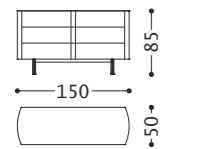

mobili/furniture **Butterfly 1**

elementi/elements

designed by Castello Lagravinese

**Corpo:** MDF e metallo.**Ante/cassetti:** MDF.**Rivestimento esterno:** tessuto stampato.**Finitura interno:** laccato opaco.**Top:** in marmo.**Base:** laccata opaca (solo per comodino).**Main structure:** MDF and metal.**Doors/front drawers:** MDF.**External cover:** printed fabric.**Internal finishing:** matt lacquered.**Top:** in marble.**Base:** matt lacquered (only for bedside table).

1BU1CRED

1BU1MOBTV

1BU1DRW

1BU1CMD2

mobili/furniture **Butterfly 4**

elementi/elements

designed by Castello Lagravinese

**Corpo:** MDF e metallo.**Ante/cassetti:** MDF.**Rivestimento esterno:** tessuto stampato.**Finitura interno:** laccato opaco.**Top:** in ceramica.**Base:** laccata opaca (solo per comodino).**Main structure:** MDF and metal.**Doors/front drawers:** MDF.**External cover:** printed fabric.**Internal finishing:** matt lacquered.**Top:** in ceramic.**Base:** matt lacquered (only for bedside table).