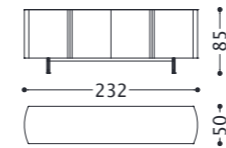

1BU1CRED

1BU1MOBTV

1BU1DRW

1BU1CMD2

mobili/furniture **Butterfly 4**

elementi/elements

designed by Castello Lagravinese

**Corpo:** MDF e metallo.**Ante/cassetti:** MDF.**Rivestimento esterno:** tessuto stampato.**Finitura interno:** laccato opaco.**Top:** in ceramica.**Base:** laccata opaca (solo per comodino).**Main structure:** MDF and metal.**Doors/front drawers:** MDF.**External cover:** printed fabric.**Internal finishing:** matt lacquered.**Top:** in ceramic.**Base:** matt lacquered (only for bedside table).