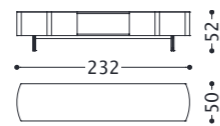

mobili/furniture **Butterfly 1**

elementi/elements

designed by Castello Lagravinese

**Corpo:** MDF e metallo.**Ante/cassetti:** MDF.**Rivestimento esterno:** tessuto stampato.**Finitura interno:** laccato opaco.**Top:** in marmo.**Base:** laccata opaca (solo per comodino).**Main structure:** MDF and metal.**Doors/front drawers:** MDF.**External cover:** printed fabric.**Internal finishing:** matt lacquered.**Top:** in marble.**Base:** matt lacquered (only for bedside table).

1BU1CRED

1BU1MOBTV

1BU1DRW

1BU1CMD2

mobili/furniture **Butterfly 4**

elementi/elements

designed by Castello Lagravinese

**Corpo:** MDF e metallo.**Ante/cassetti:** MDF.**Rivestimento esterno:** tessuto stampato.**Finitura interno:** laccato opaco.**Top:** in ceramica.**Base:** laccata opaca (solo per comodino).**Main structure:** MDF and metal.**Doors/front drawers:** MDF.**External cover:** printed fabric.**Internal finishing:** matt lacquered.**Top:** in ceramic.**Base:** matt lacquered (only for bedside table).