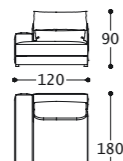

GAME divano/sofa/canapé/Sofa
elementi/elements/éléments/Elemente

Cod. tessuto/fabric/tissu/Stoff: 01/1
Cod. pelle/leather/cuir/Leder: 02/2

1GAMD3
2GAMD3

1GAMD2M
2GAMD2M

1GAMP
2GAMP

1GAMJ1
2GAMJ1

1GAMD3SX
2GAMD3SX

1GAMD2MSX
2GAMD2MSX

1GAMCHLSX
2GAMCHLSX

1GAMCHLSX
2GAMCHLSX

1GAMMERSX
2GAMMERSX

1GAMMERSX
2GAMMERSX

1GAMPFFQ
2GAMPFFQ

1GAMPFFR
2GAMPFFR

GAME divano/sofa/canapé/Sofa
composizioni/compositions/Kompositionen

01GAMC6 (1GAMD3SX+1GAMPFFR+1GAMCHLDX)
02GAMC6 (2GAMD3SX+2GAMPFFR+2GAMCHLDX)

01GAMC9 (1GAMD3SX+1GAMPFFR+1GAMCHLMDX)
02GAMC9 (2GAMD3SX+2GAMPFFR+2GAMCHLMDX)

01GAMC4 (1GAMD3SX+1GAMCHLDX)
02GAMC4 (2GAMD3SX+2GAMCHLDX)