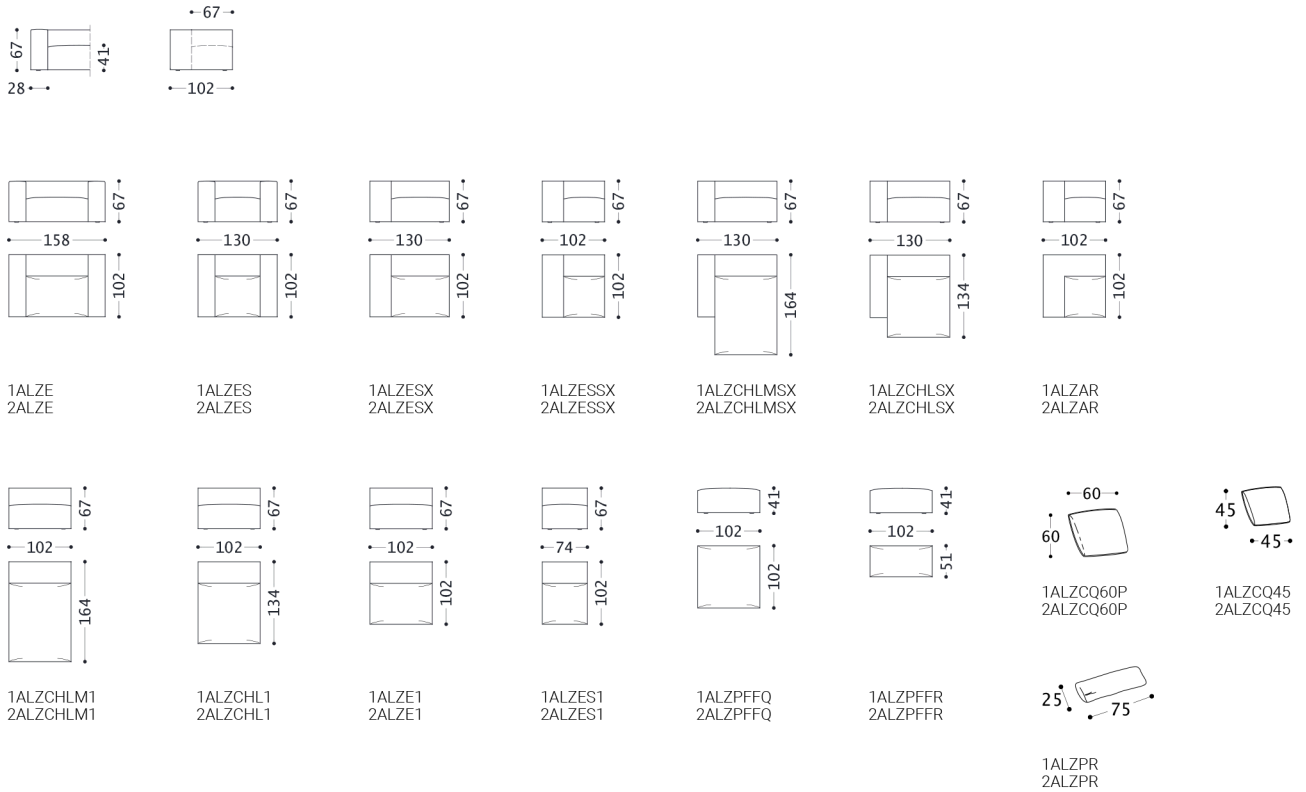

ELEMENTI/ELEMENTS/ÉLÉMENTS/ELEMENTE